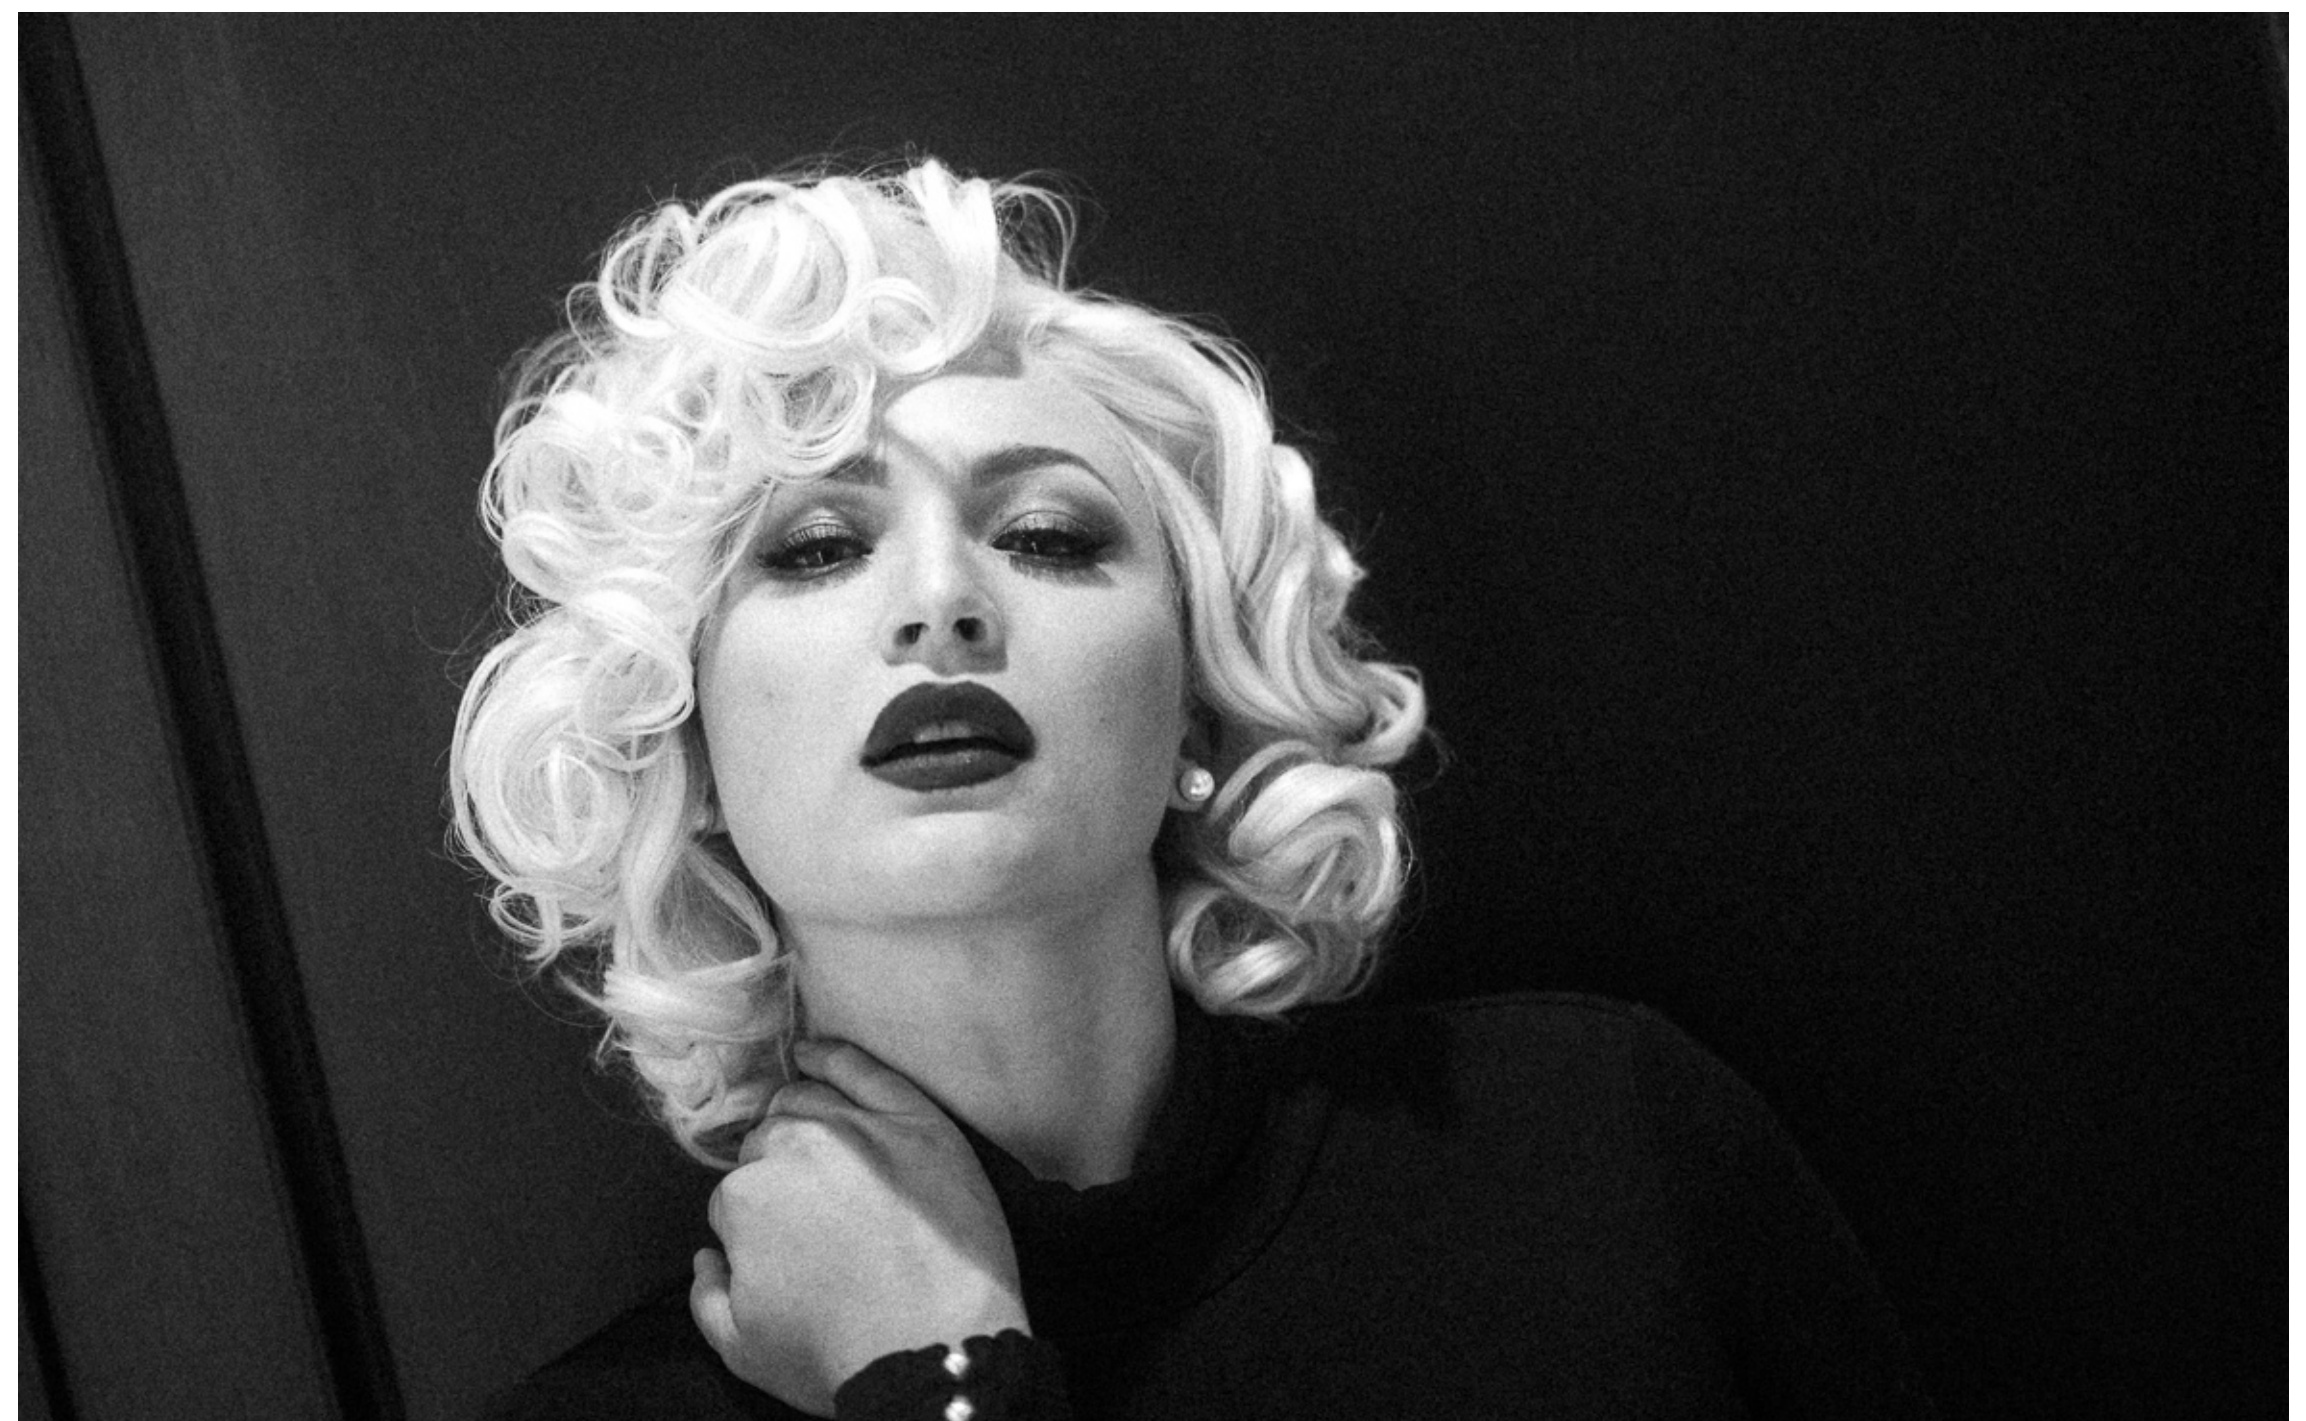

*Jasmin
Arntzen*

*Jasmin
Amper*

height 167cm | weight 68 kg |
bust 96 | waist 72 |
hips 108 | hair curly ashblonde |
eyes blue | shoe size EU 38 |
dress size L-XL |