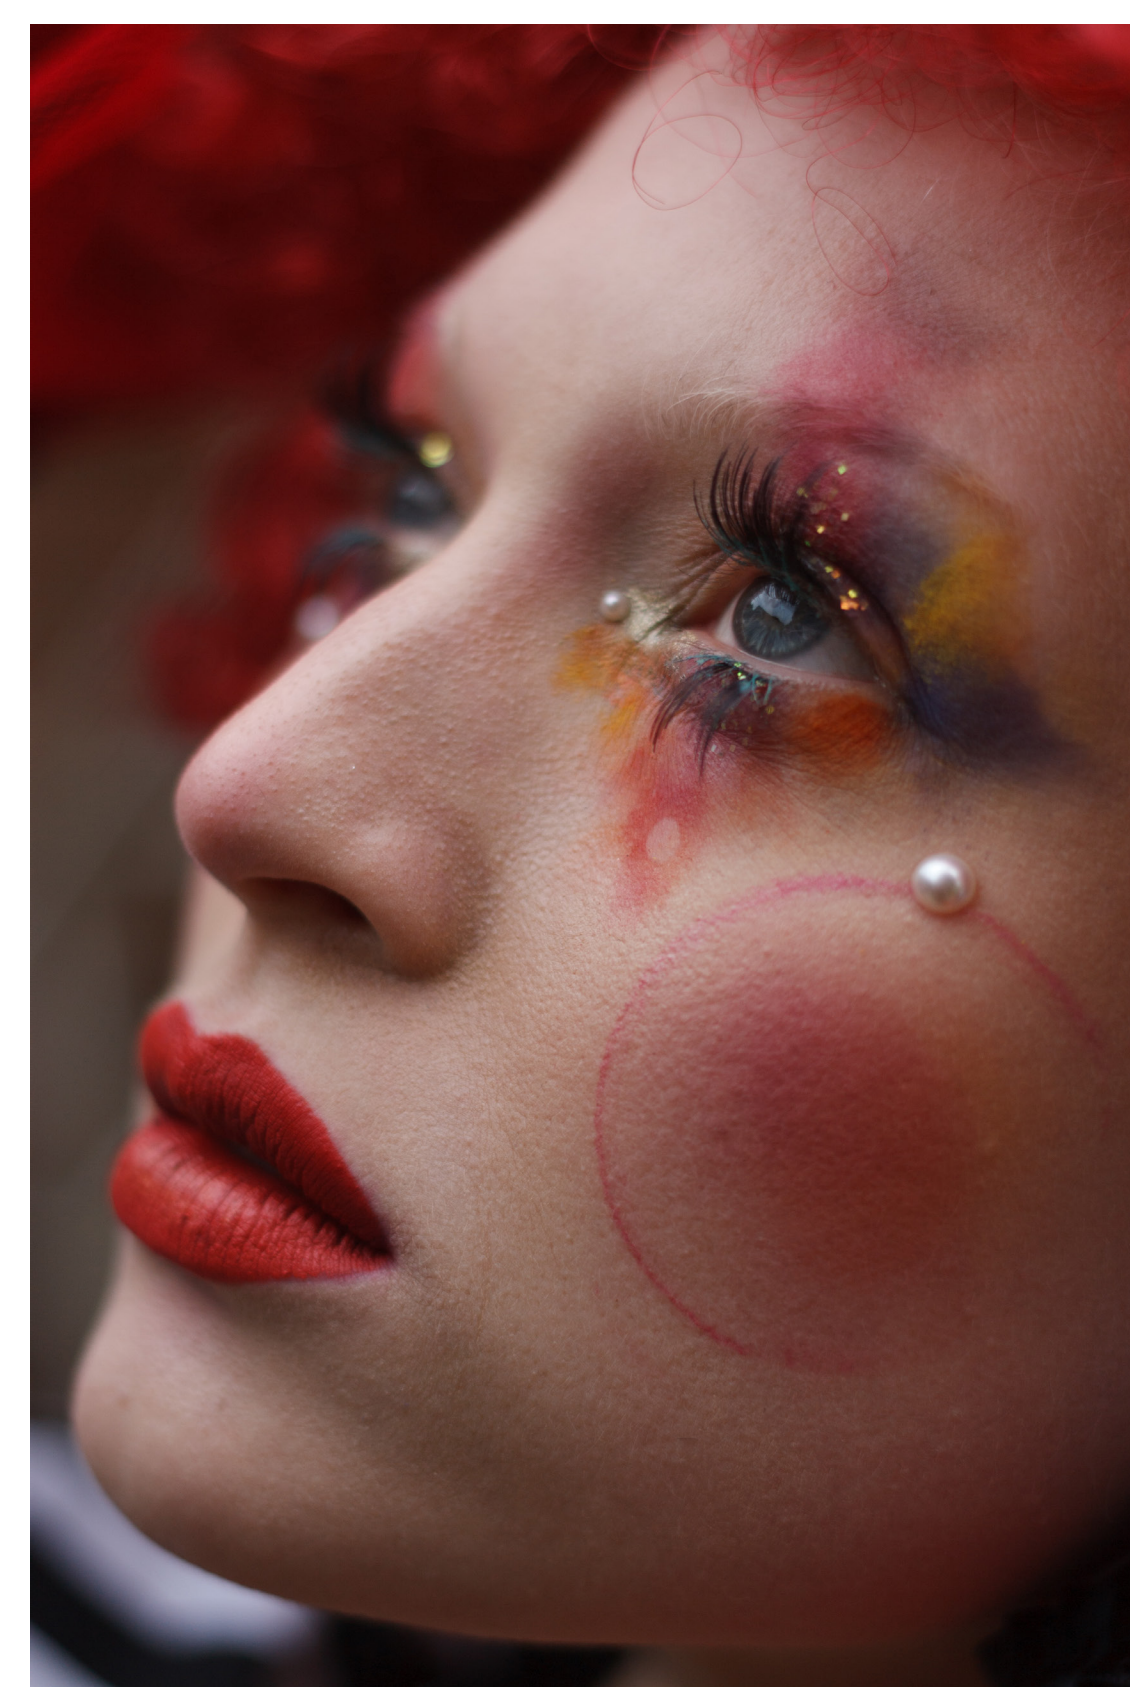

*Jasmin
Arntzen*

*Jasmin
Amper*

height 167cm | weight 68 kg |
bust 96 | waist 72 |
hips 108 | hair curly ashblonde |
eyes blue | shoe size EU 38 |
dress size L-XL |