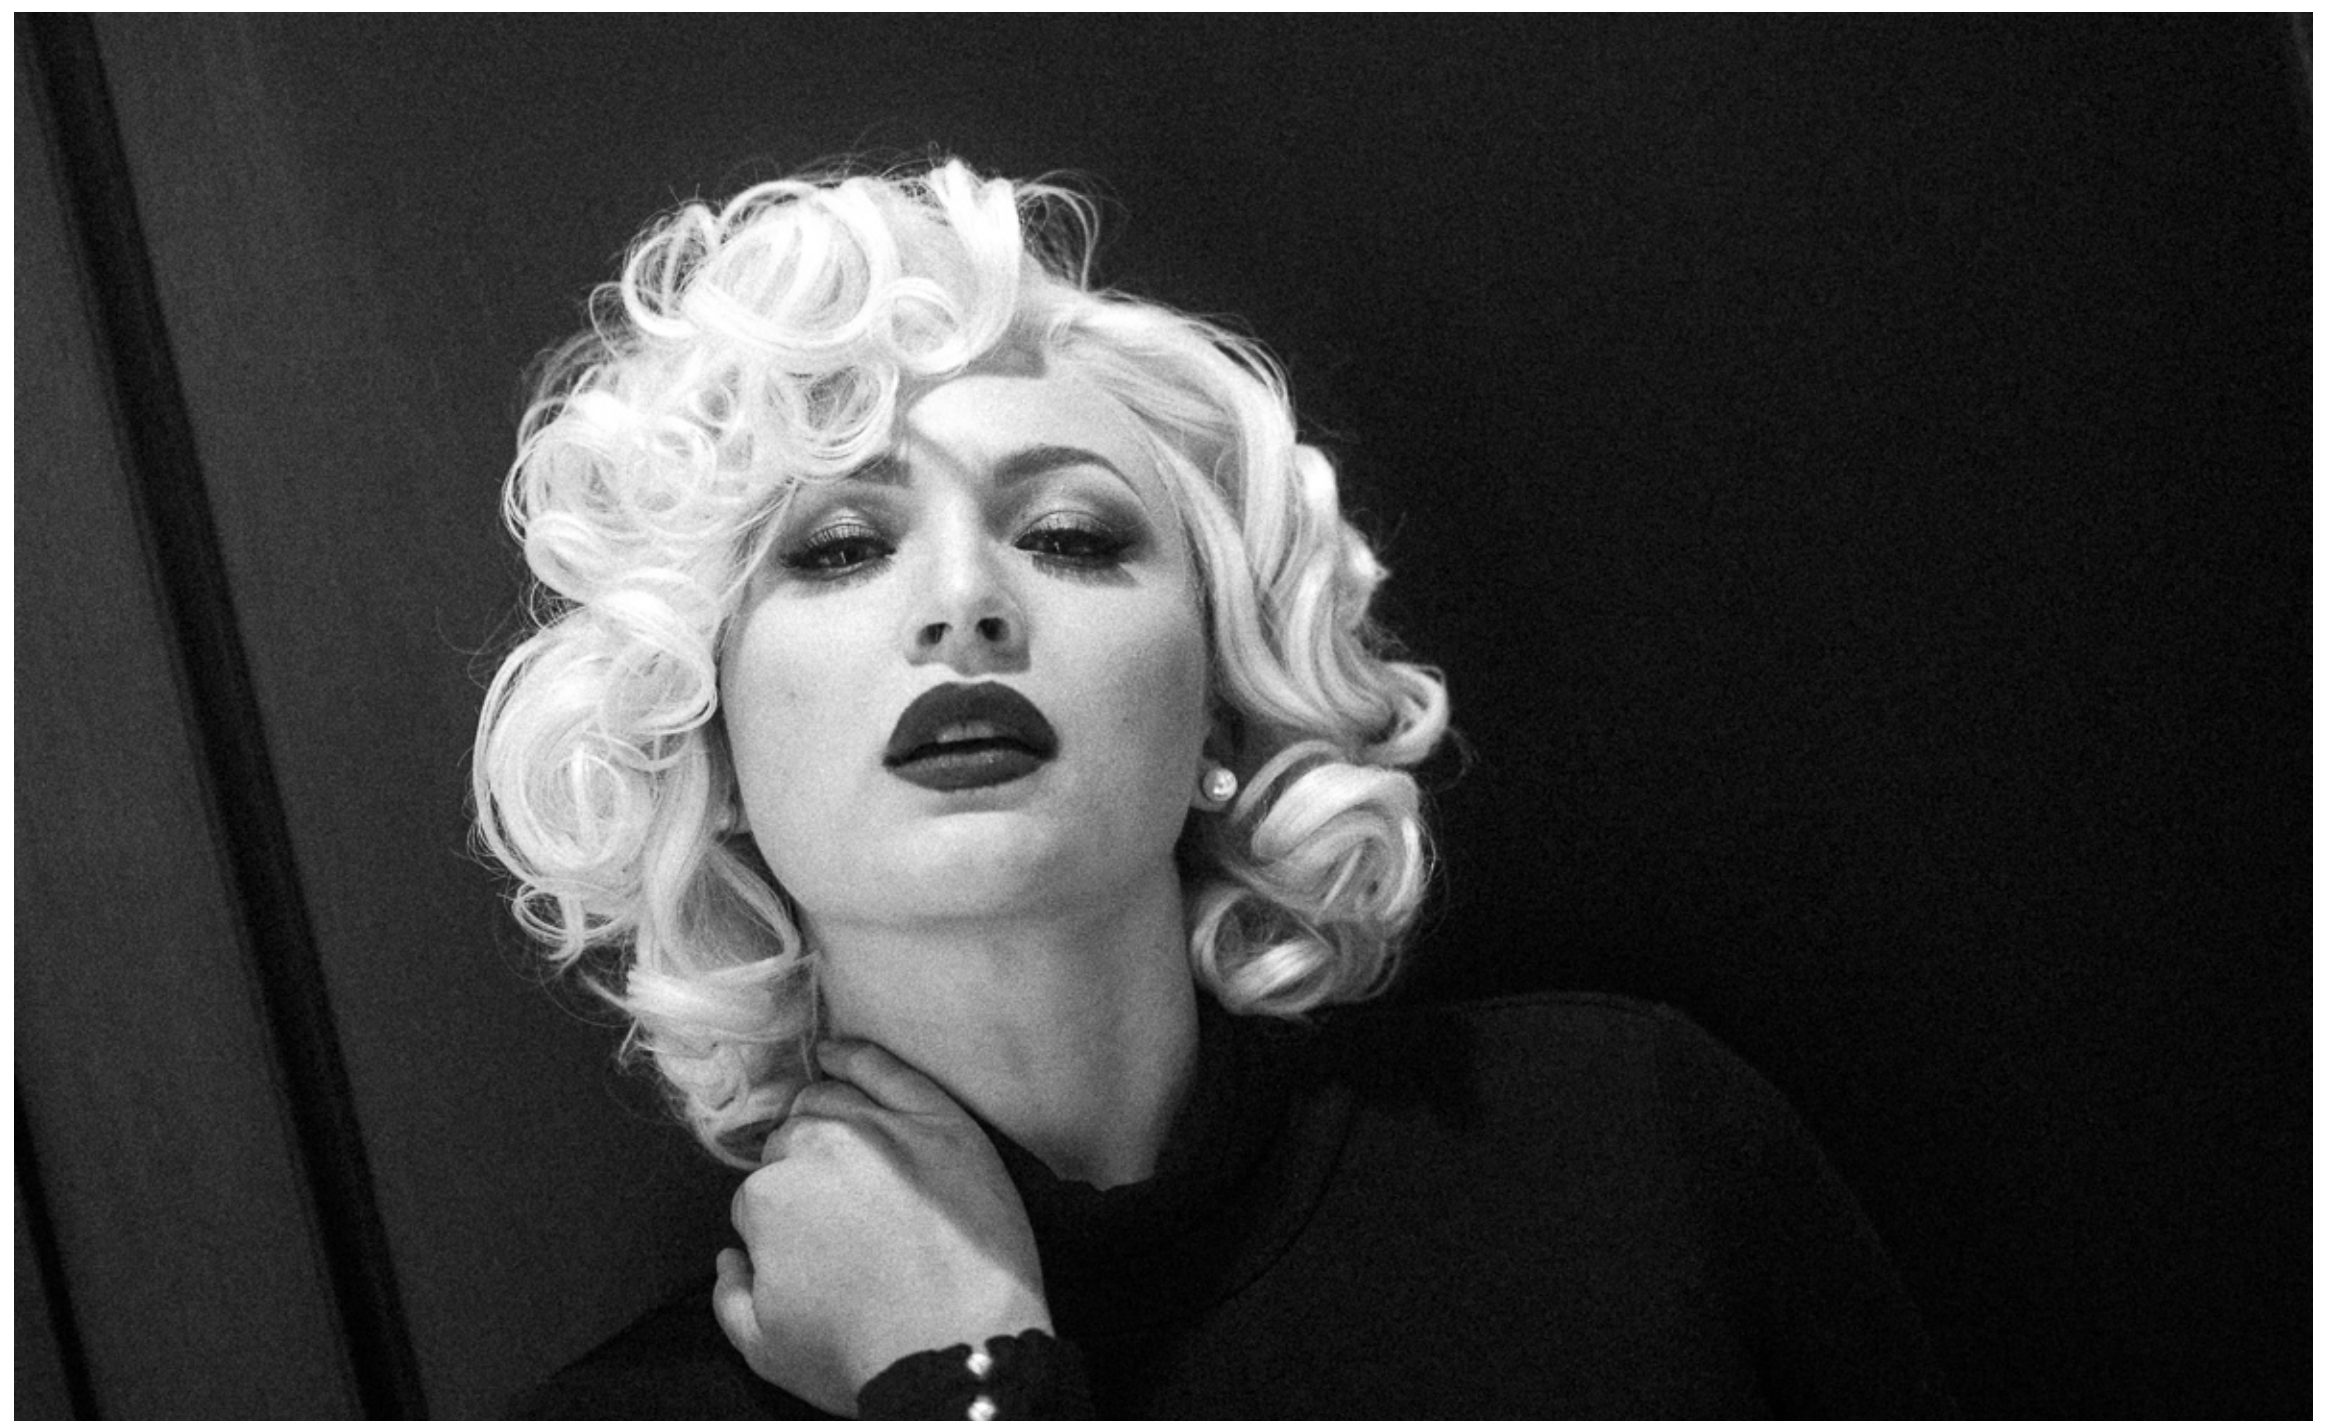

*Jasmin  
Arntzen*

*Jasmin  
Amper*

height 167cm | weight 68 kg |  
bust 96 | waist 72 |  
hips 108 | hair curly ashblonde |  
eyes blue | shoe size EU 38 |  
dress size L-XL |