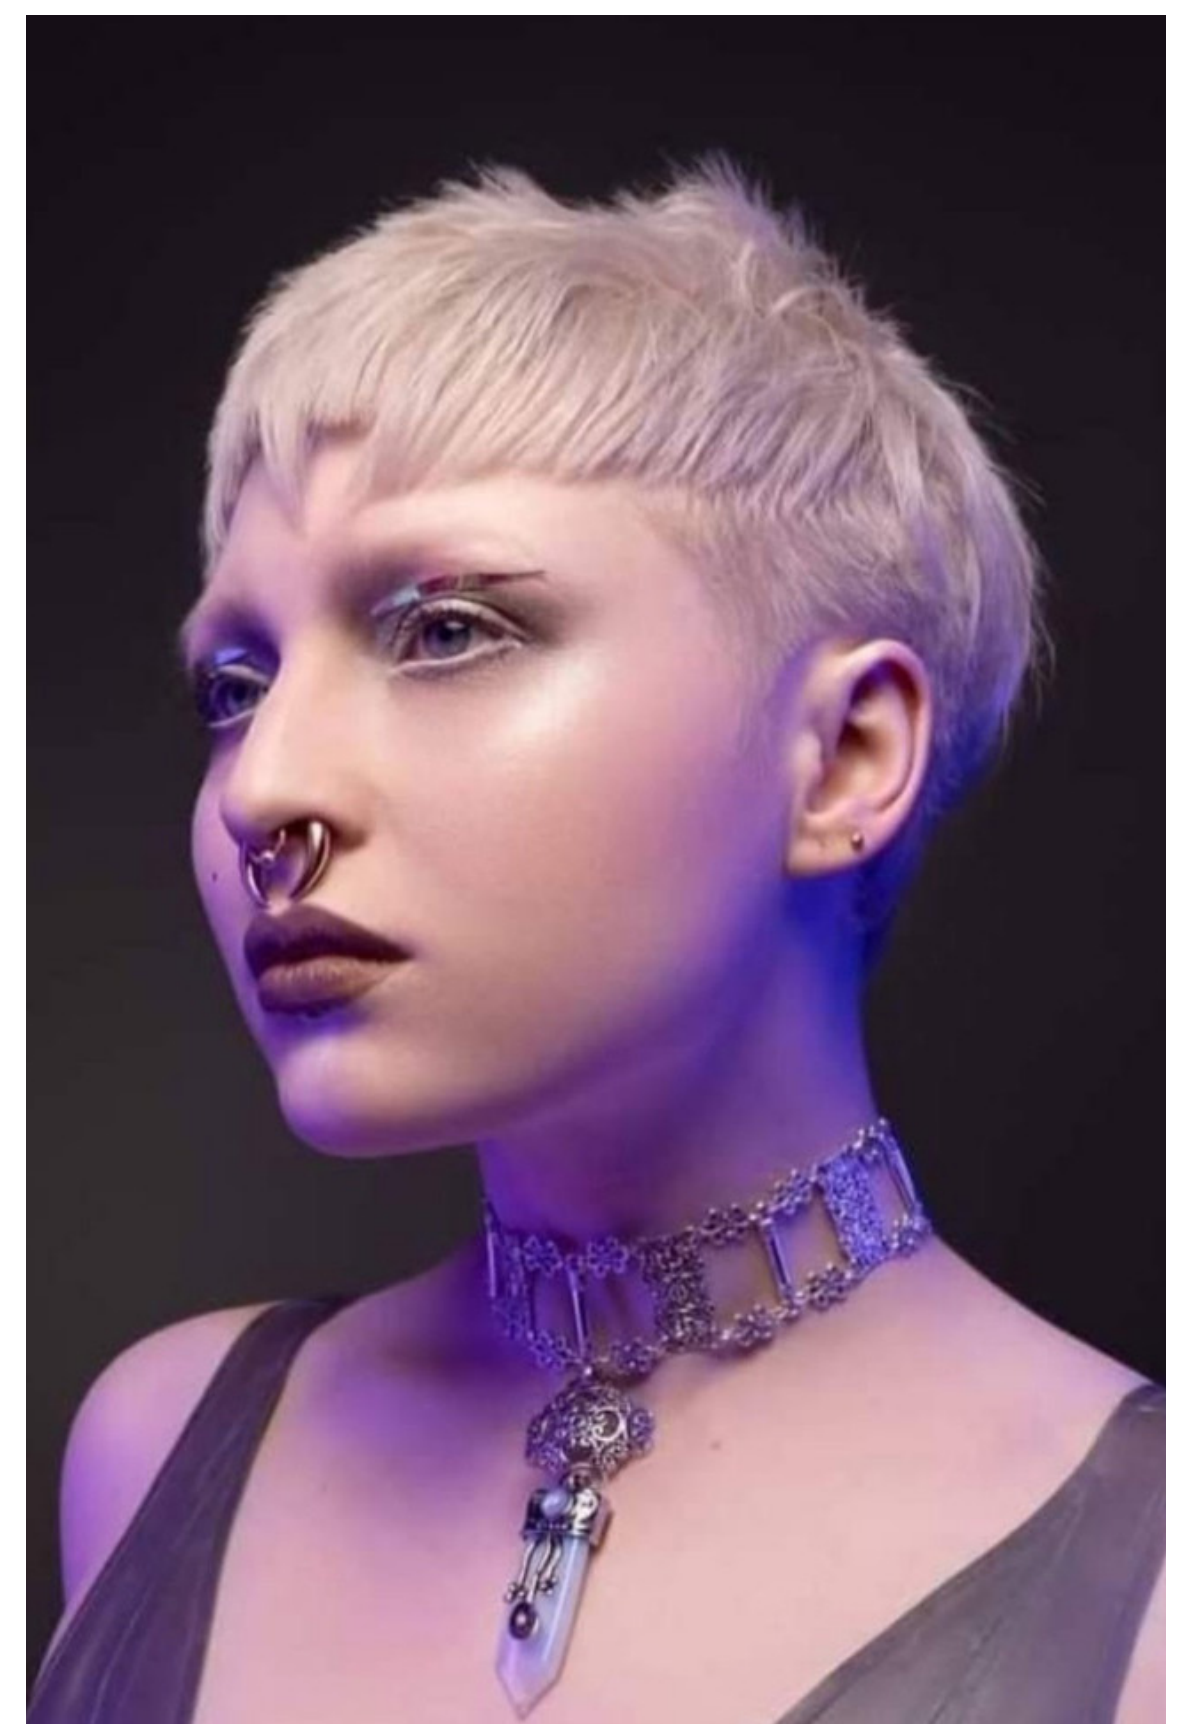

*Jasmin  
Arntzen*

*Jasmin  
Amper*

height 167cm | weight 68 kg |  
bust 96 | waist 72 |  
hips 108 | hair curly ashblonde |  
eyes blue | shoe size EU 38 |  
dress size L-XL |